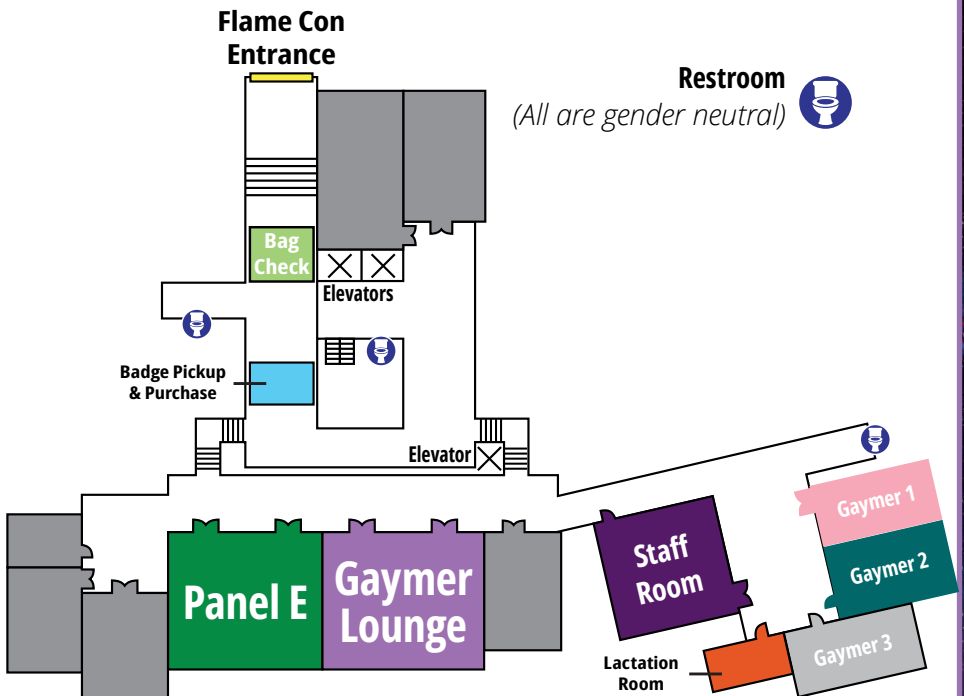

Map

Flame Con Entrance

You can enter and exit the venue here. There is an accessible entrance on the Lobby level.

Gaymer Lounge

The Gaymer Lounge is a gaming oasis at Flame Con. NYC Gaymers is providing video games, tabletop games, card games and board games for attendees to use. You can also take part in tournaments, meetups, and demonstrations of new games. The rooms marked **Gaymer 1, 2, and 3** are breakout spaces for additional programming.

Bag Check

Prepare to have bags and packs inspected each time you enter the venue.

Badge Pickup & Purchase

Claim your previously purchased Flame Con badge or buy one here. *Accessible badge pickup & purchase located in the main lobby.*

Lactation Room

If you require this room, please inform a Flame Con volunteer. This room will be locked by default to ensure privacy when in use.

Lower Level